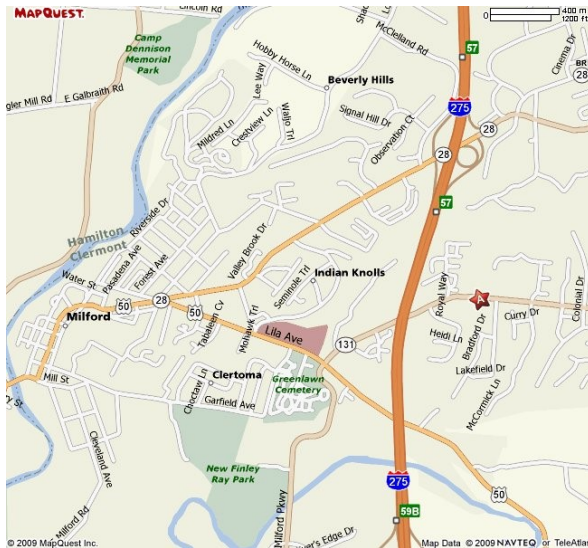

HOURS OF OPERATION:

TUESDAYS 9:00 AM – NOON
WEDNESDAYS 6:30 PM – 8:00 PM
THURSDAYS 9:00 AM - NOON

2nd & 4th Saturday's
9am-11am
Food Distribution Only

I-275 to Exit 59 the Milford Pkwy Exit. We are 3 miles on the left. At the rear of Milford Christian Church.

S.R. 131 starts after passing through the 2nd traffic light.

GOD'S PROMISES

Romans 5:1-2 (KJV) ¹Therefore being justified by faith, we have peace with God through our Lord Jesus Christ: ²By whom also we have access by faith into this grace wherein we stand, and rejoice in hope of the glory of God.